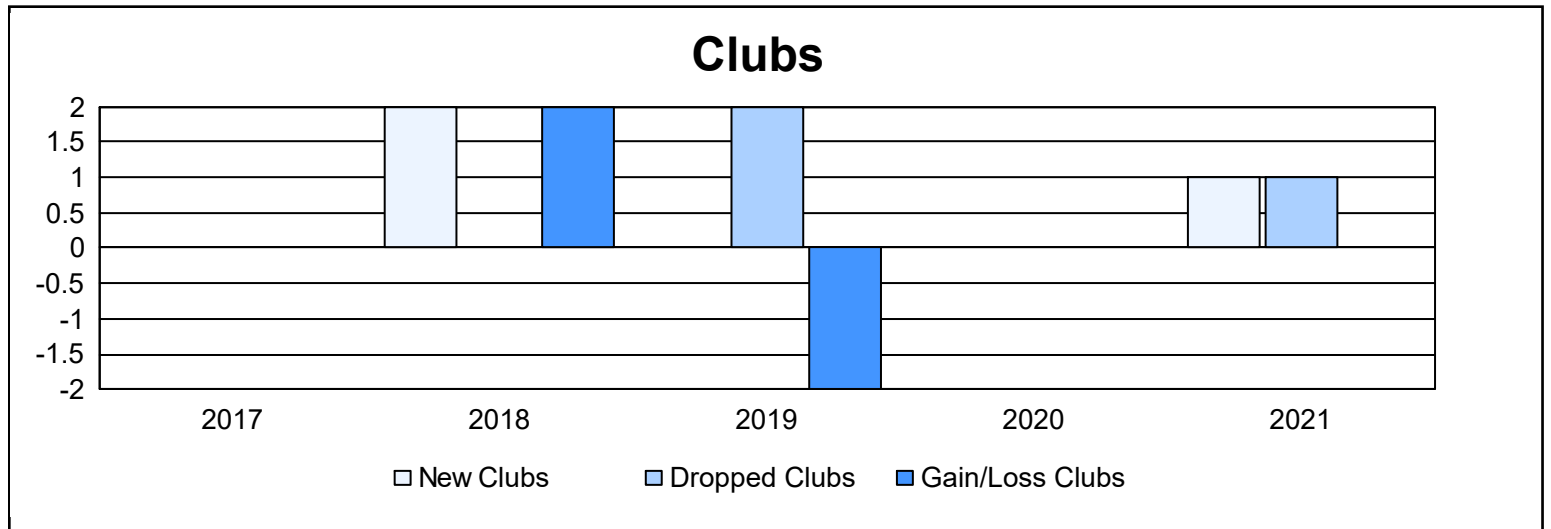

Year	New Clubs	Dropped Clubs	Gain/ Loss Clubs	New Members	Charter Members	Reinstate Members	Transfer Members	Total Member Added	Total Members Dropped	Gain/ Loss Members
2016-2017	0	0	0	113	2	10	6	131	155	-24
2017-2018	2	0	2	126	51	6	6	189	129	60
2018-2019	0	2	-2	102	7	2	8	119	158	-39
2019-2020	0	0	0	64	2	6	12	84	159	-75
2020-2021	1	1	0	83	27	8	3	121	129	-8
<b>Average</b>	<b>1</b>	<b>1</b>	<b>0</b>	<b>98</b>	<b>18</b>	<b>6</b>	<b>7</b>	<b>129</b>	<b>146</b>	<b>-17</b>

### Membership Composition June 2021 Cumulative