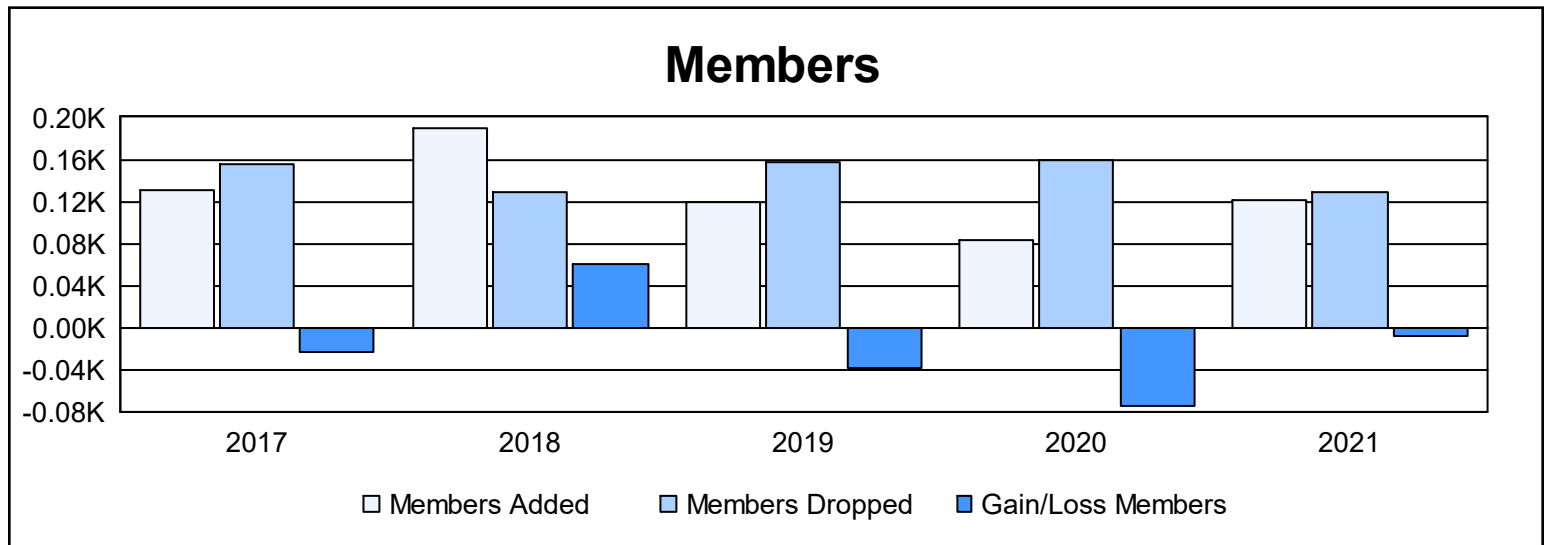

Year	New Clubs	Dropped Clubs	Gain/ Loss Clubs	New Members	Charter Members	Reinstate Members	Transfer Members	Total Member Added	Total Members Dropped	Gain/ Loss Members
2016-2017	0	0	0	113	2	10	6	131	155	-24
2017-2018	2	0	2	126	51	6	6	189	129	60
2018-2019	0	2	-2	102	7	2	8	119	158	-39
2019-2020	0	0	0	64	2	6	12	84	159	-75
2020-2021	1	1	0	83	27	8	3	121	129	-8
<b>Average</b>	<b>1</b>	<b>1</b>	<b>0</b>	<b>98</b>	<b>18</b>	<b>6</b>	<b>7</b>	<b>129</b>	<b>146</b>	<b>-17</b>

### Membership Composition June 2021 Cumulative