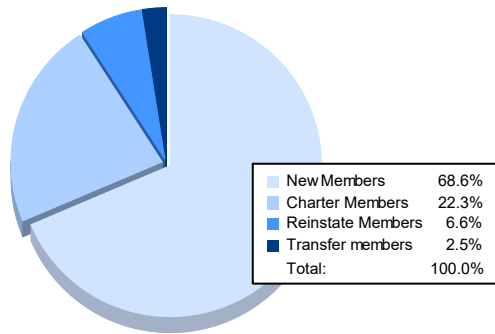

Year	New Clubs	Dropped Clubs	Gain/ Loss Clubs	New Members	Charter Members	Reinstate Members	Transfer Members	Total Member Added	Total Members Dropped	Gain/ Loss Members
2016-2017	0	0	0	113	2	10	6	131	155	-24
2017-2018	2	0	2	126	51	6	6	189	129	60
2018-2019	0	2	-2	102	7	2	8	119	158	-39
2019-2020	0	0	0	64	2	6	12	84	159	-75
2020-2021	1	1	0	83	27	8	3	121	129	-8
<b>Average</b>	<b>1</b>	<b>1</b>	<b>0</b>	<b>98</b>	<b>18</b>	<b>6</b>	<b>7</b>	<b>129</b>	<b>146</b>	<b>-17</b>

### Membership Composition June 2021 Cumulative